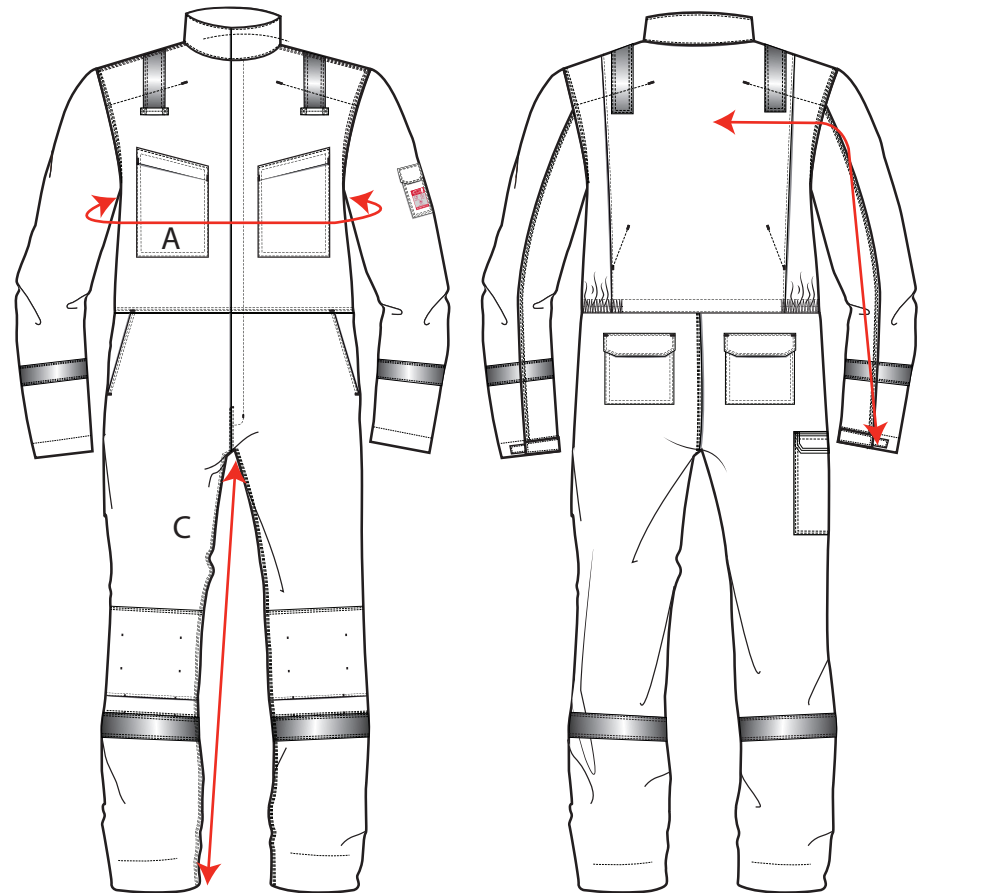

STYLE NO: FR93

DESCRIPTION: Bizflame Ultra Coverall

FABRIC: 99% Cotton 1% Carbon Fibre 340g.

COLOUR: Royal, Red, Grey, Navy, Orange.

AREA		80-88	92 - 96	100-104	108-112	116-124	128-132	136 - 140	144-148	152-160	164-172
		X-SMALL	SMALL	MEDIUM	LARGE	X-LARGE	XXL	XXXL	4XL	5XL	6XL
Chest	A	102	110	118	126	138	146	154	162	174	186
Sleeve length from 12cm below neck	B	82	83	84	85	86	87	88	89	90.5	92
Inside Leg	C	80	80	80	80	80	80	80	80	80	80