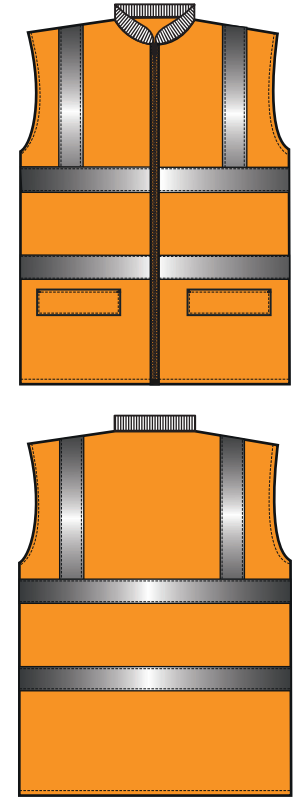

STYLE NO: S468

DESCRIPTION: Hi-Vis 4-in-1 Traffic Jacket

Colourway

Outer Jacket Measurement

Measurements	XS	S	M	L	XL	2XL	3XL	4XL	5XL
	80-88	92-96	100-104	108-112	116-124	128-132	136-144	148-152	156-162
Jacket Chest	A 108	116	124	132	140	148	156	164	176
Hem	B 108	116	124	132	140	148	156	164	176
Collar to cuff	C 80	81	82	83	84	85	86	87	87
Centre Back to hem	D 80.5	81.5	82.5	83.5	84.5	85.5	86.5	87.5	88.5

STYLE NO: S468

DESCRIPTION: Hi-Vis 4-in-1 Traffic Jacket

Colourway

Reversible bodywarmer Measurements										
Measurements		XS	S	M	L	XL	XXL	3XL	4XL	5XL
Chest	A	102	110	118	126	134	142	150	158	166
Hem	B	102	110	118	126	134	142	150	158	166
Nape to hem	D	72	72	72	74	74	76	76	78	78