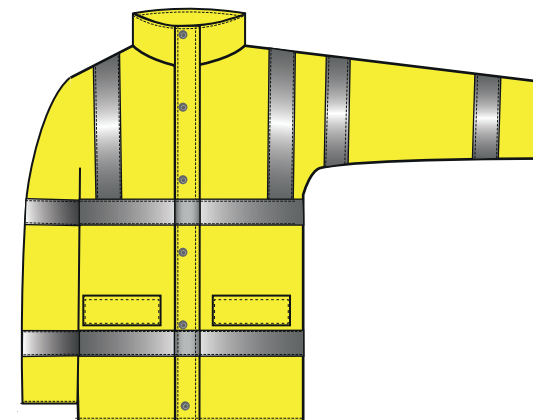

STYLE NO: S468

DESCRIPTION: Hi-Vis 4-in-1 Traffic Jacket

Colourway

Outer Jacket Measurement

Measurements	XS	S	M	L	XL	2XL	3XL	4XL	5XL
	80-88	92-96	100-104	108-112	116-124	128-132	136-144	148-152	156-162
Jacket Chest	A 108	116	124	132	140	148	156	164	176
Hem	B 108	116	124	132	140	148	156	164	176
Collar to cuff	C 80	81	82	83	84	85	86	87	87
Centre Back to hem	D 80.5	81.5	82.5	83.5	84.5	85.5	86.5	87.5	88.5

STYLE NO: S468

DESCRIPTION: Hi-Vis 4-in-1 Traffic Jacket

Colourway

Reversible bodywarmer Measurements										
Measurements		XS	S	M	L	XL	XXL	3XL	4XL	5XL
Chest	A	102	110	118	126	134	142	150	158	166
Hem	B	102	110	118	126	134	142	150	158	166
Nape to hem	D	72	72	72	74	74	76	76	78	78