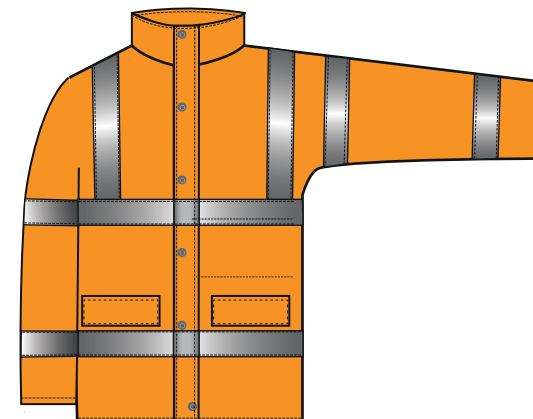

STYLE NO: S468

DESCRIPTION: Hi-Vis 4-in-1 Traffic Jacket

Colourway

Outer Jacket Measurement

Measurements	XS	S	M	L	XL	2XL	3XL	4XL	5XL
	80-88	92-96	100-104	108-112	116-124	128-132	136-144	148-152	156-162
Jacket Chest	A 108	116	124	132	140	148	156	164	176
Hem	B 108	116	124	132	140	148	156	164	176
Collar to cuff	C 80	81	82	83	84	85	86	87	87
Centre Back to hem	D 80.5	81.5	82.5	83.5	84.5	85.5	86.5	87.5	88.5

STYLE NO: S468

DESCRIPTION: Hi-Vis 4-in-1 Traffic Jacket

Colourway

Reversible bodywarmer Measurements										
Measurements		XS	S	M	L	XL	XXL	3XL	4XL	5XL
Chest	A	102	110	118	126	134	142	150	158	166
Hem	B	102	110	118	126	134	142	150	158	166
Nape to hem	D	72	72	72	74	74	76	76	78	78