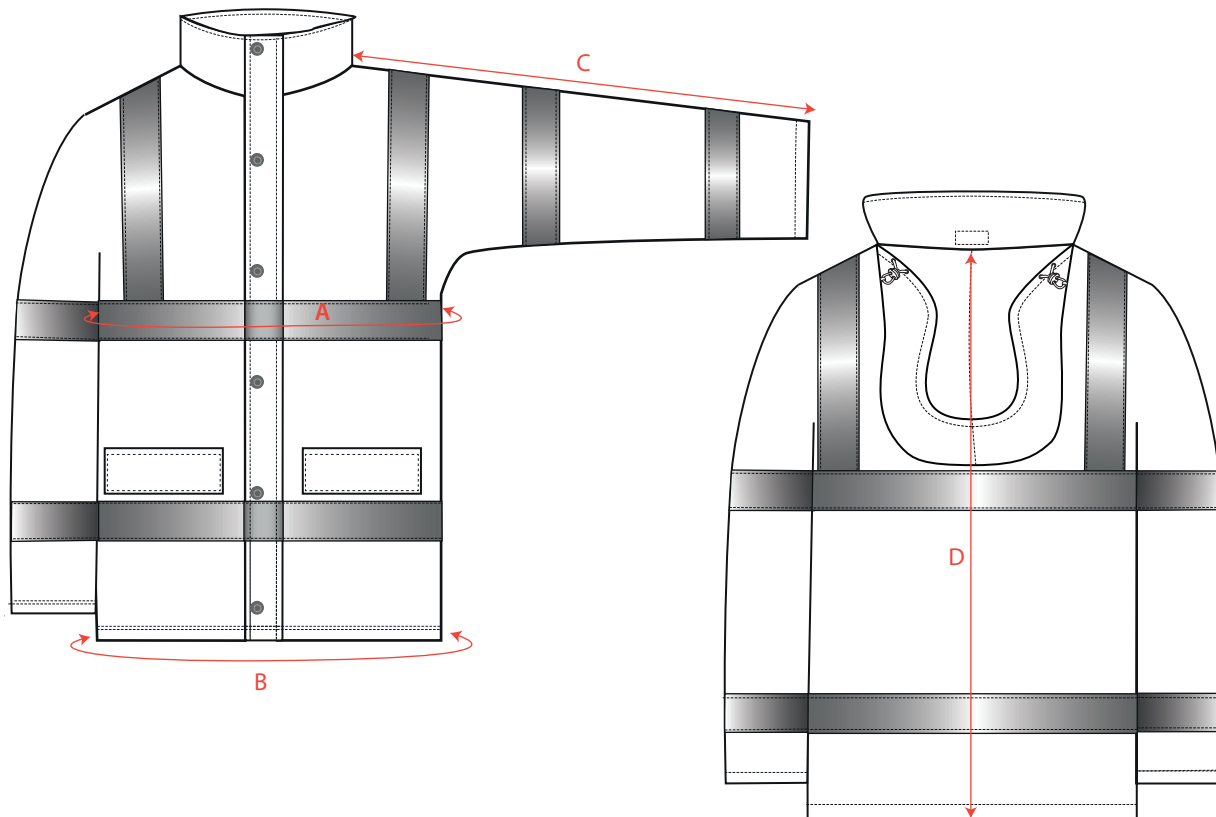

STYLE NO: S468

DESCRIPTION: Hi-Vis 4-in-1 Traffic Jacket

Colourway

Outer Jacket Measurement

Measurements	XS	S	M	L	XL	2XL	3XL	4XL	5XL
	80-88	92-96	100-104	108-112	116-124	128-132	136-144	148-152	156-162
Jacket Chest	A 108	116	124	132	140	148	156	164	176
Hem	B 108	116	124	132	140	148	156	164	176
Collar to cuff	C 80	81	82	83	84	85	86	87	87
Centre Back to hem	D 80.5	81.5	82.5	83.5	84.5	85.5	86.5	87.5	88.5

STYLE NO: S468

DESCRIPTION: Hi-Vis 4-in-1 Traffic Jacket

Colourway

Reversible bodywarmer Measurements										
Measurements		XS	S	M	L	XL	XXL	3XL	4XL	5XL
Chest	A	102	110	118	126	134	142	150	158	166
Hem	B	102	110	118	126	134	142	150	158	166
Nape to hem	D	72	72	72	74	74	76	76	78	78