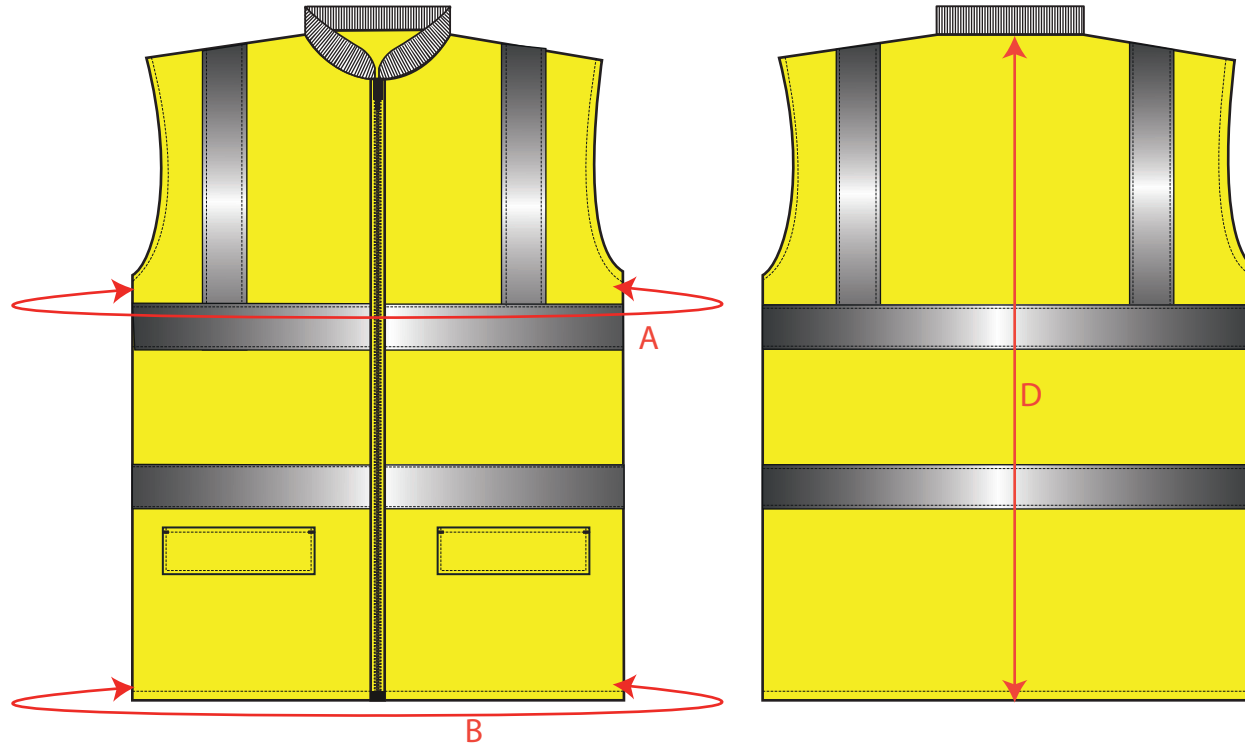

STYLE NO: S468

DESCRIPTION: Hi-Vis 4-in-1 Traffic Jacket

Colourway

Outer Jacket Measurement

Measurements	XS	S	M	L	XL	2XL	3XL	4XL	5XL
	80-88	92-96	100-104	108-112	116-124	128-132	136-144	148-152	156-162
Jacket Chest	A 108	116	124	132	140	148	156	164	176
Hem	B 108	116	124	132	140	148	156	164	176
Collar to cuff	C 80	81	82	83	84	85	86	87	87
Centre Back to hem	D 80.5	81.5	82.5	83.5	84.5	85.5	86.5	87.5	88.5

STYLE NO: S468

DESCRIPTION: Hi-Vis 4-in-1 Traffic Jacket

Colourway

Reversible bodywarmer Measurements										
Measurements		XS	S	M	L	XL	XXL	3XL	4XL	5XL
Chest	A	102	110	118	126	134	142	150	158	166
Hem	B	102	110	118	126	134	142	150	158	166
Nape to hem	D	72	72	72	74	74	76	76	78	78